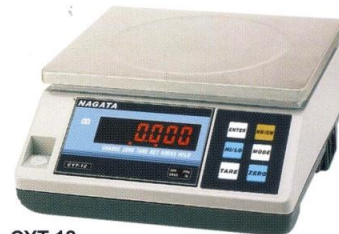

### Features

- Easy-to-read green tube 0.5" high display
- Auto calibration
- Auto zero tracking & full range tare
- Selectable weighing units: kg or lb
- Selectable 3-level division readability
- Power Supply: AC110 or 220V±10% 50/60 Hz

### Features

- Easy-to-read red LED 0.6" high display
- Auto calibration
- Auto zero tracking & full range tare
- Selectable weighing units: kg/lb or g/oz
- Check weigh function ( HI/ OK/ LO )
- Low battery and charging status signal
- Power Supply: Rechargeable battery DC 6V/4.5A and AC power

### Specifications

Model	CYT-12		
Capacity	6kg	15kg	30kg
Division	0.5g	1g	2g
Platter	290x240mm		
Dimension (WxDxH)	295x345x142mm		
Option	• RS-232		

**LCS-06S**  
(wind shield included)

**LCS-06**

**LCS-12**