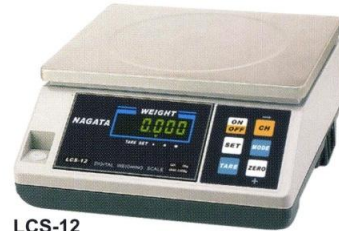

### Features

- Easy-to-read green tube 0.5" high display
- Auto calibration
- Auto zero tracking & full range tare
- Selectable weighing units: kg or lb
- Selectable 3-level division readability
- Power Supply: AC110 or 220V±10% 50/60 Hz

### Features

- Easy-to-read red LED 0.6" high display
- Auto calibration
- Auto zero tracking & full range tare
- Selectable weighing units: kg/lb or g/oz
- Check weigh function ( HI/ OK/ LO )
- Low battery and charging status signal
- Power Supply: Rechargeable battery DC 6V/4.5A and AC power

### Specifications

Model	CYT-12		
Capacity	6kg	15kg	30kg
Division	0.5g	1g	2g
Platter	290x240mm		
Dimension (WxDxH)	295x345x142mm		
Option	• RS-232		

**LCS-06S**  
(wind shield included)

**LCS-06**

**LCS-12**